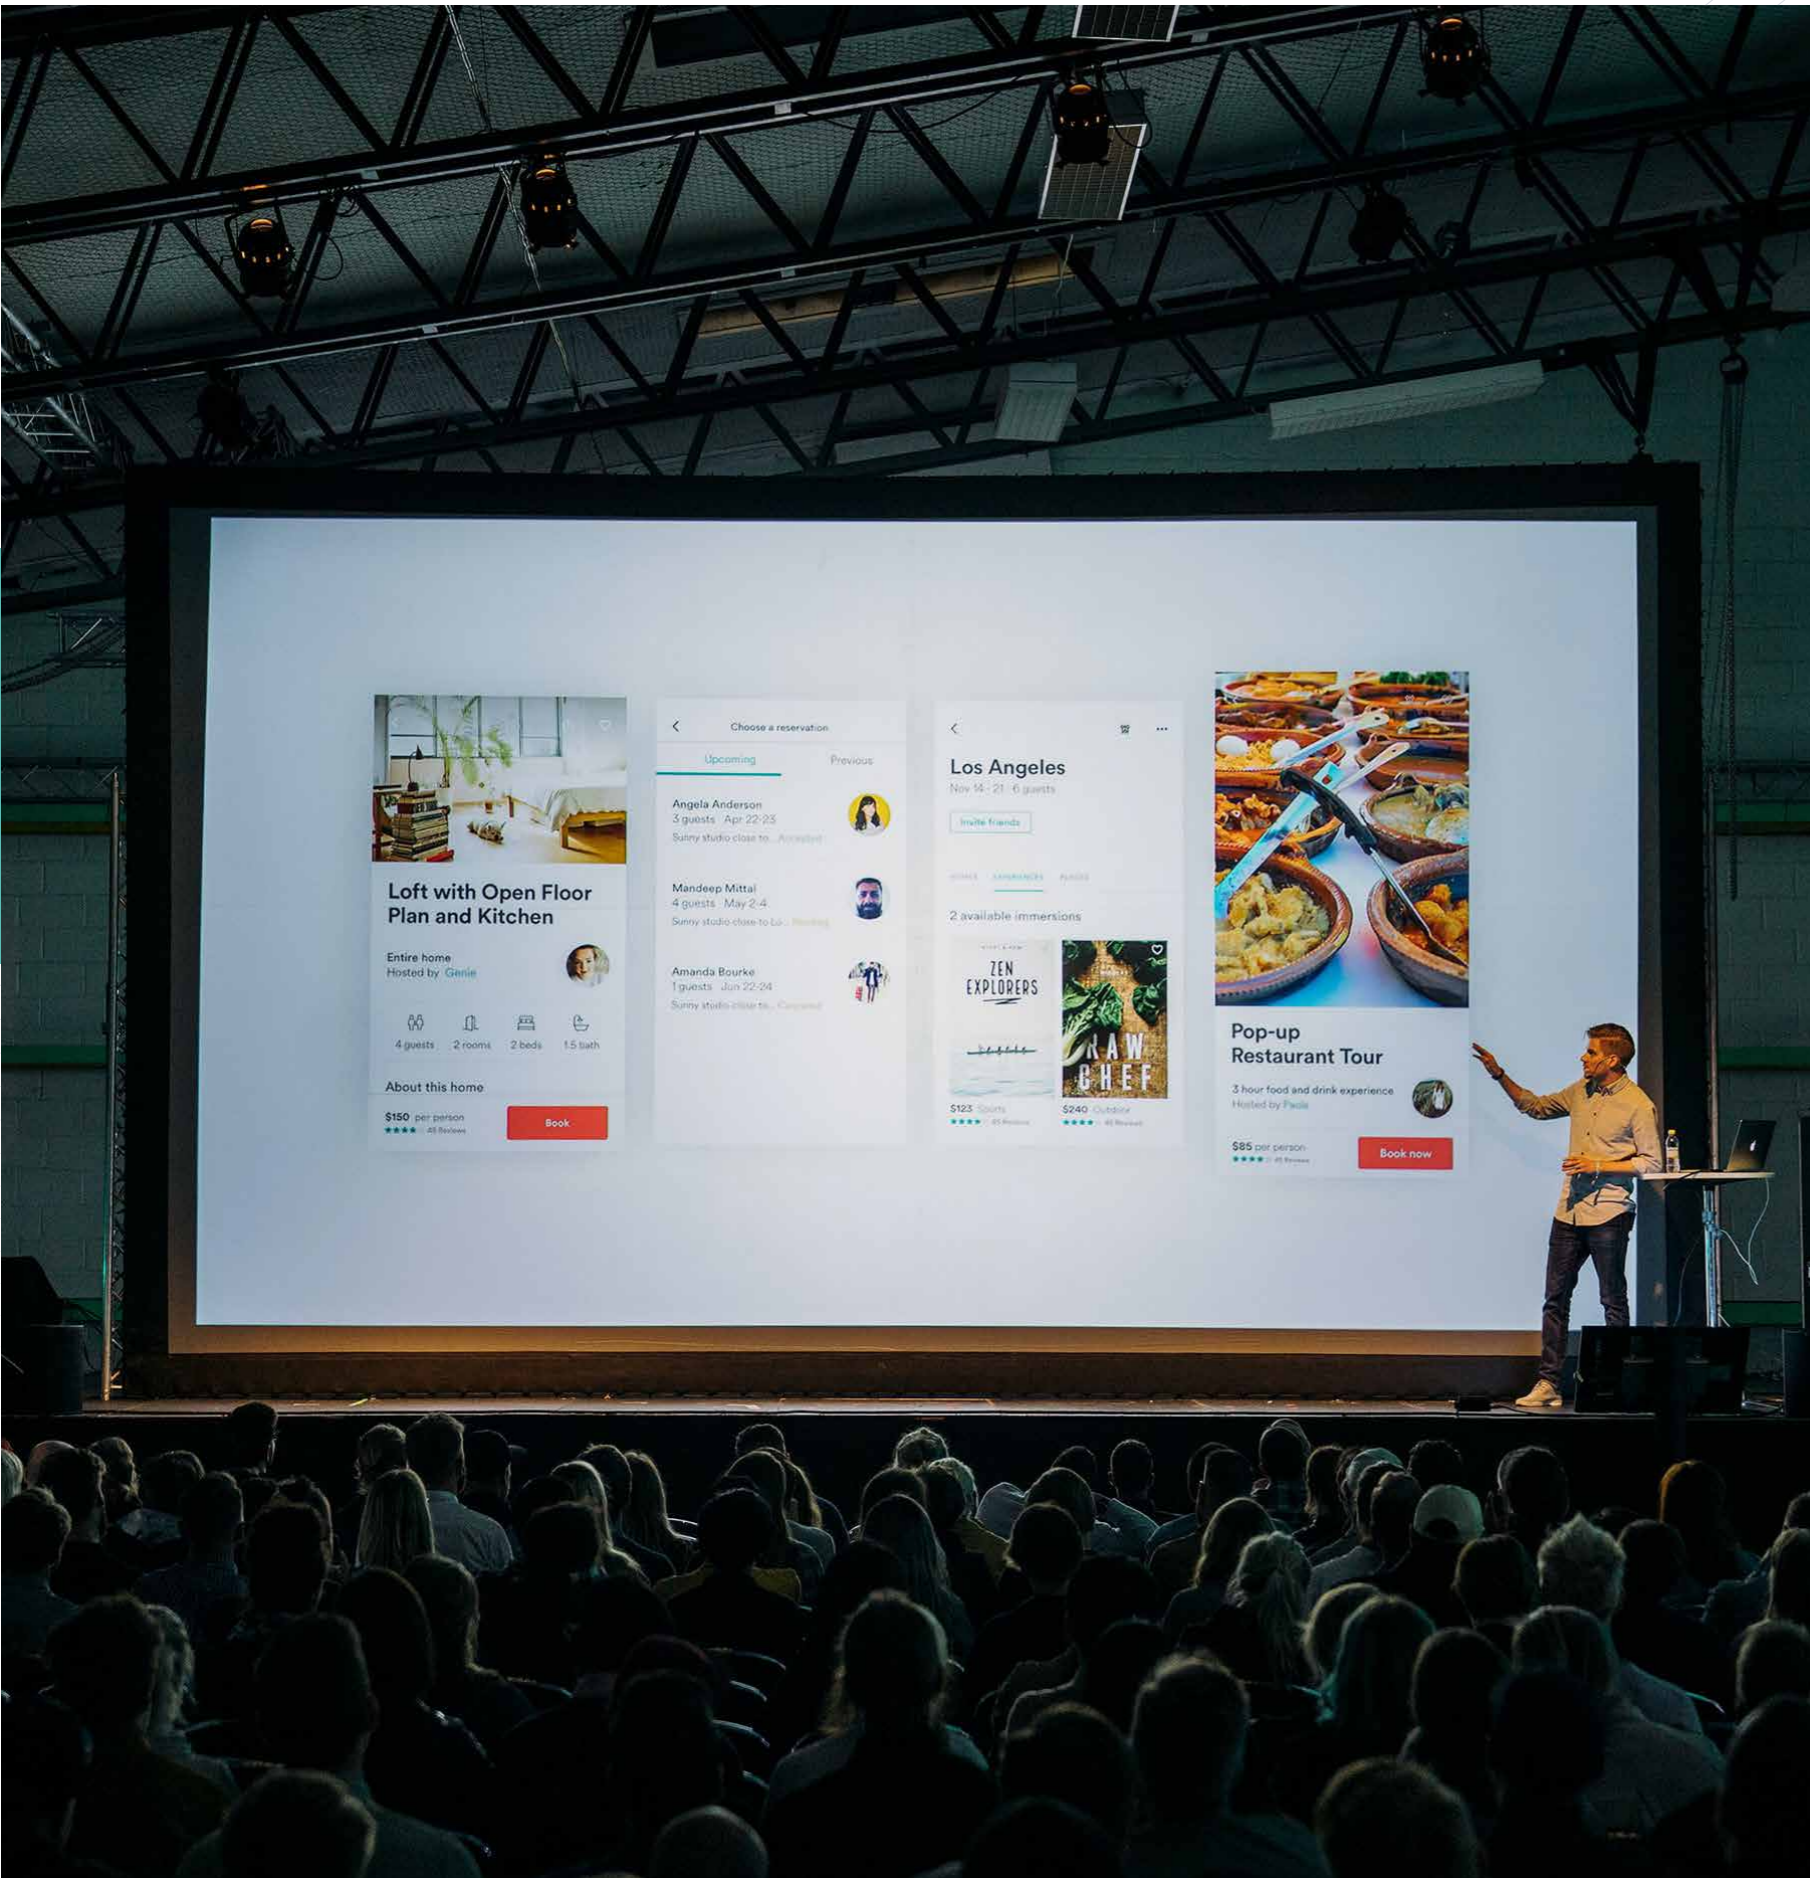

Communication solutions
LEDWALL

Ledwall Integration

SecretScreen works alongside leading brands in innovation, technology, and sustainability.

With SecretScreen, you don't have to worry about installing or maintaining digital solutions. Our projects are built with everything already prepared, ready for you to make a difference in your communication.

For the communication of Ledwall, SecretScreen integrates, installs, and maintains the following brands:

Indoor Ledwall

LED Indoor

Pitch between 1,25mm to 12 mm

LED Indoor Transparent

Pitch between 3,9mm to 6.9mm

Led Indoor Flexible

Pitch between 1,8mm to 2,5mm

Flexible LED

Transparent LED

LED

LEDWALL – Indoor

Outdoor Ledwall

LED Outdoor

Pitch between 3.9mm to 12mm

LED Outdoor Transparent

Pitch between 3.9mm to 10mm

Transparent LED

LED