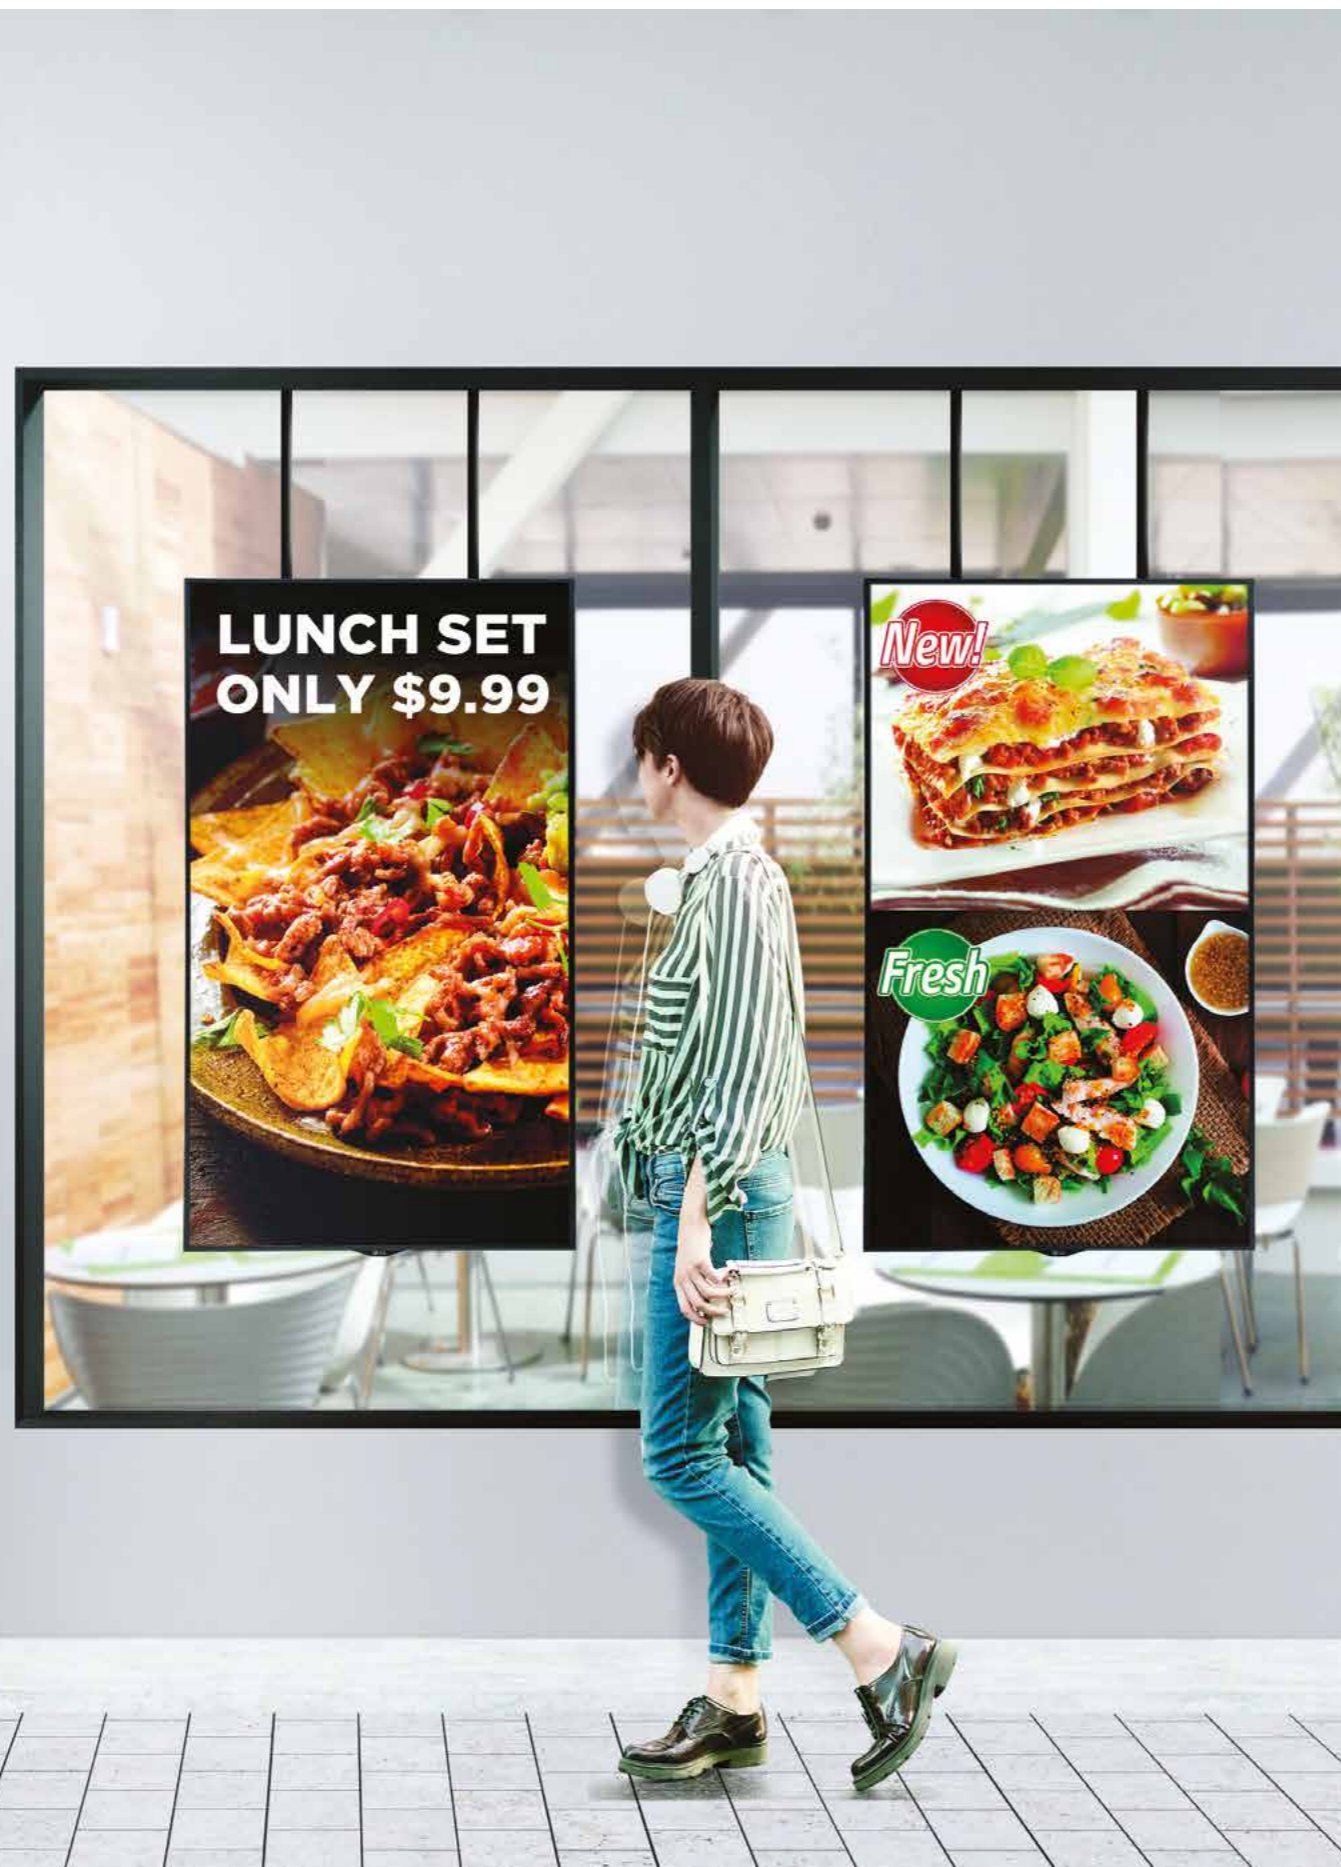

LG Série webOS Ultra HD

The webOS Ultra HD Series offers a powerful solution for professional use. The monitor optimized for the webOS Ultra HD system provides the most vivid and realistic images on the market. Plus, webOS Ultra HD TV offers all the features you'd expect from a high-end display:

- Superior color gamut;
- Superior contrast;
- Wide viewing angle;
- Cinematic sound;
- Low energy consumption;
- Ultra-fast refresh rate.

Adapt the size to your needs and space, from 50" to 86".

webOS Ultra HD Series	50UL3G-B	50"
webOS Ultra HD Series	55UL3G-B	55"
webOS Ultra HD Series	65UL3G-B	65"
webOS Ultra HD Series	75UL3G-B	75"
webOS Ultra HD Series	86UL3G-B	86"