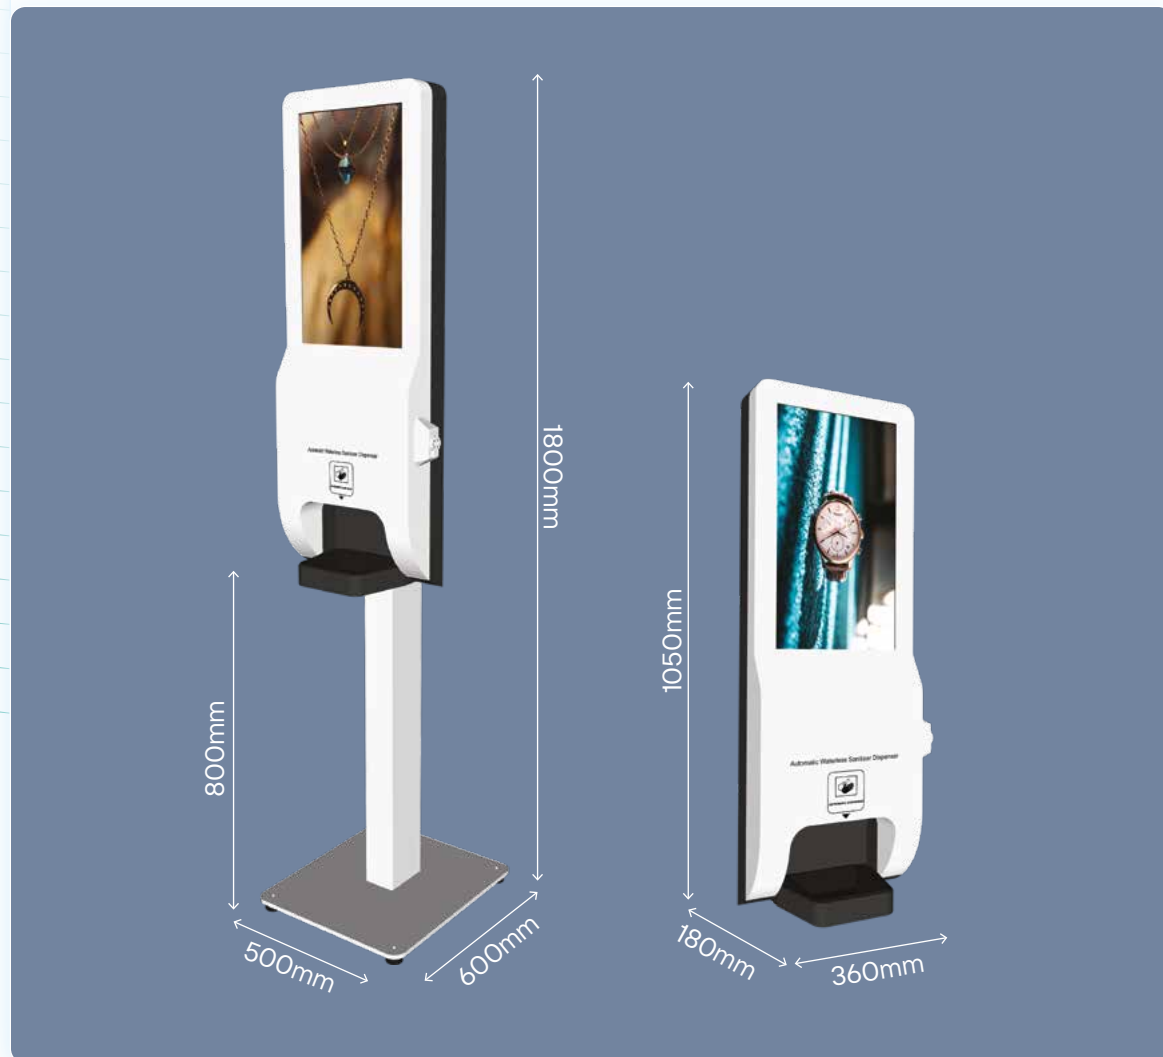

# Signage Solution

Boost the reach of your business with optimized, strategic, and focused communication with your target audience.

Through SecretScreen's Signage solution you can communicate with greater customization, through software that allows the customization and duration of the contents. With just one device you can diversify your communication and message quickly and easily.

# Signage Sanitizer

Content display 22"

Stand or wall support

Sanitization of hands

Temperature gauge (optional)

Customizable (vinyl)

# Signage Sanitizer Touch

Content display 22"

Stand or wall support

Sanitization of hands

Temperature gauge (optional)

Customizable (vinyl)

Touch Screen  
(greater freedom of use, interactive content)